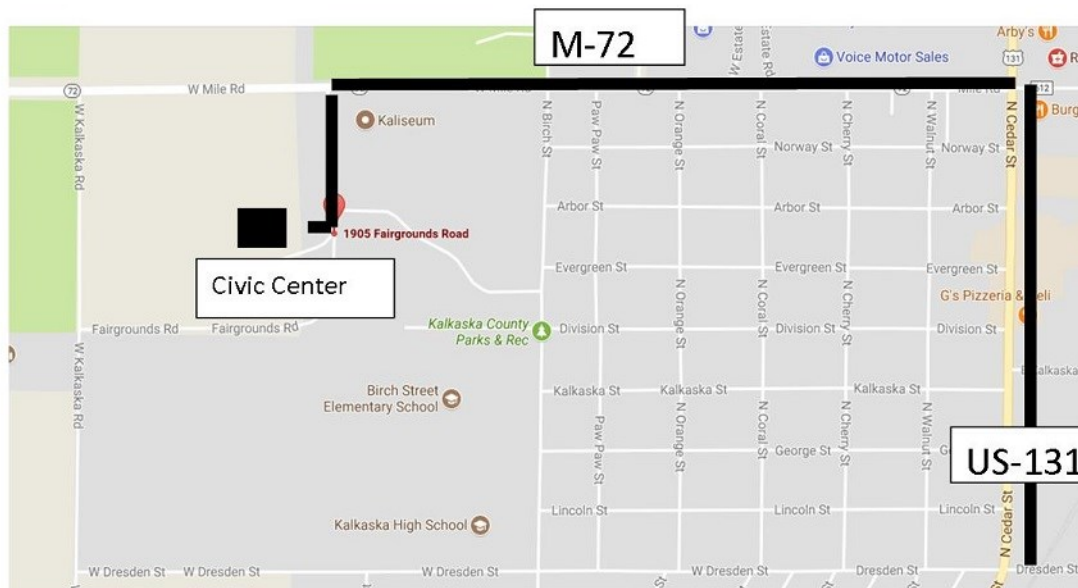

WHAT WILL YOU FIND AT THE CIVIC CENTER?

LUNCH— Mon-Fri, Salad Bar at 11:30 and entrée at noon

BREAKFAST— Monday & Friday, 8-9 am

Come Over And join us Small Crafts Group on Mondays

Foot Care Clinic (by appointment)

Jackpot Bingo on Wednesday Evenings

Card Bingo on Thursdays

Pantry Bingo on Fridays

Low Impact Exercise with Weights on Mondays & Fridays

Euchre Tournament 1st & 3rd Tuesdays

Woodcarvers Group on Monday Evenings

Our House Band on Mondays & Tuesdays

Chair Yoga on Thursdays and the 1st & 3rd Tuesdays

Grief Support on Wednesdays

Card Game Fun 2nd & 4th Tuesdays

Thanksgiving Dinner Nov 22

Dining Out Coupons Daily 10 am to 2 pm

November's Dance on Nov 25

December's Commodities Distribution Dec 13

Christmas Brunch Dec 15