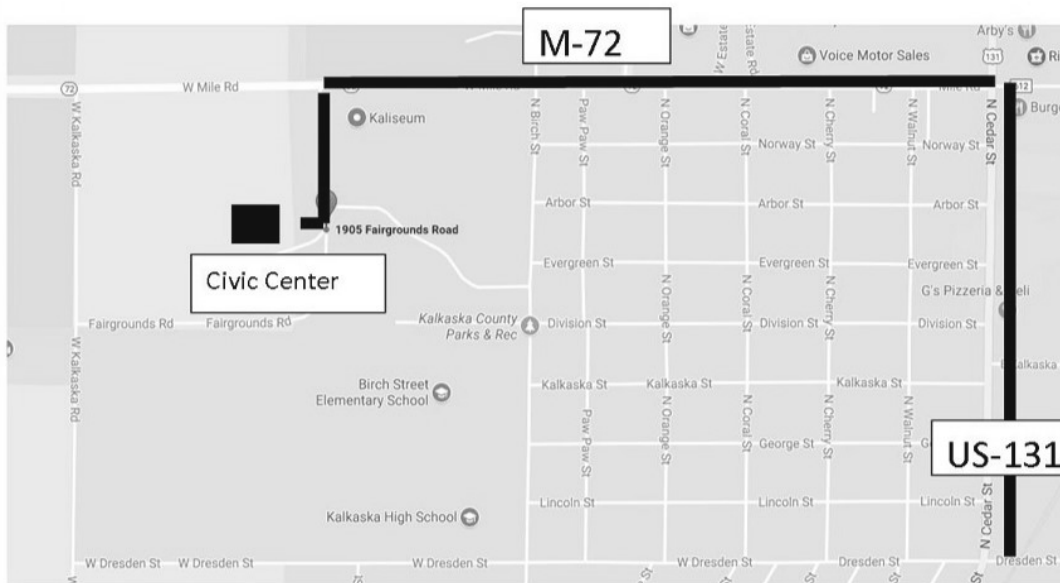

WHAT WILL YOU FIND AT THE CIVIC CENTER?

- LUNCH— Mon-Fri, Salad Bar at 11:30 and entrée at noon Foot Care Clinic (by appointment)
- Come Over And join us Small Crafts Group on Mondays Our House Band on Mondays & Tuesdays
- Jackpot Bingo on Wednesday Evenings Card Bingo on Thursdays Pantry Bingo on Fridays
- Low Impact Exercise with Weights on Mondays & Fridays Euchre Tournament 1st & 3rd Tuesdays
- Woodcarvers Group on Monday Evenings Chair Yoga on Thursdays
- Grief Support on Wednesdays Card Game Fun 2nd & 4th Tuesdays March's Dance on March 24
- Dining Out Coupons Daily 10 am to 2 pm March's Commodities Distribution March 14